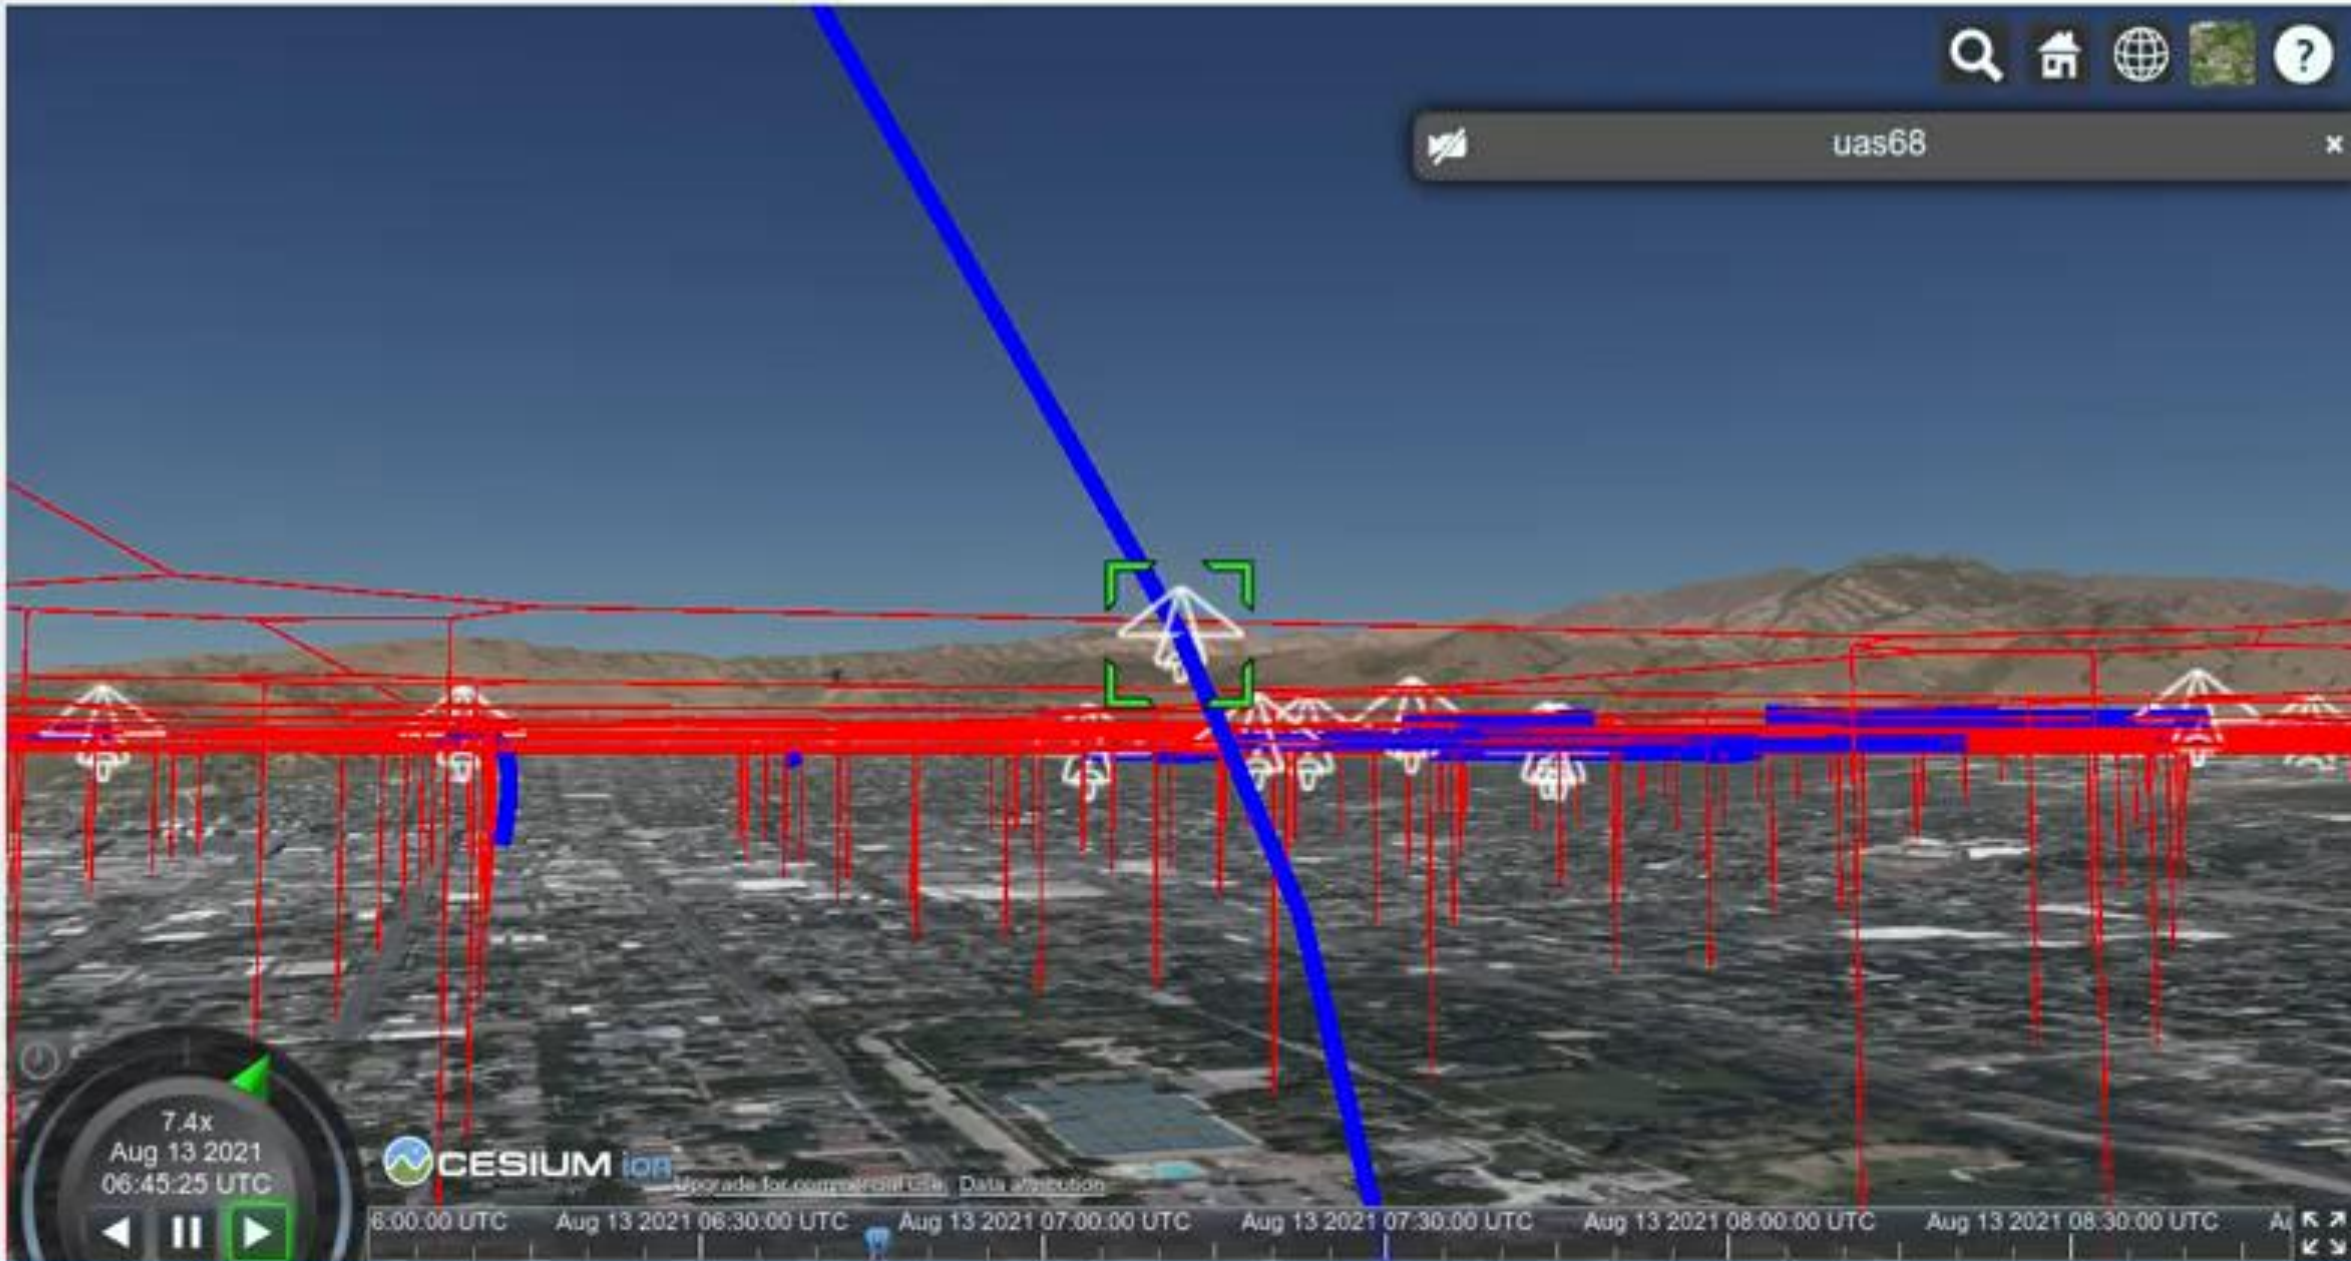

DRONE
COMMANDER

animation x

A circular playback control overlay in the bottom left corner. It features a play button in the center, a pause button on the left, and a stop button on the right. Text inside the circle indicates the playback speed and time: "22x", "Aug 13 2025", and "06:00:00 UTC".

CESIUM ion Upgrade for commercial use. Data attribution

Aug 13 2025 08:00:00 UTC Aug 13 2025 12:00:00 UTC Aug 13 2025 16:00:00 UTC Aug

Lane Simulation

11.1x
Aug 13 2021
06:00:00 UTC

uas68 x

7.4x
Aug 13 2021
06:45:25 UTC

6:00:00 UTC Aug 13 2021 06:30:00 UTC Aug 13 2021 07:00:00 UTC Aug 13 2021 07:30:00 UTC Aug 13 2021 08:00:00 UTC Aug 13 2021 08:30:00 UTC