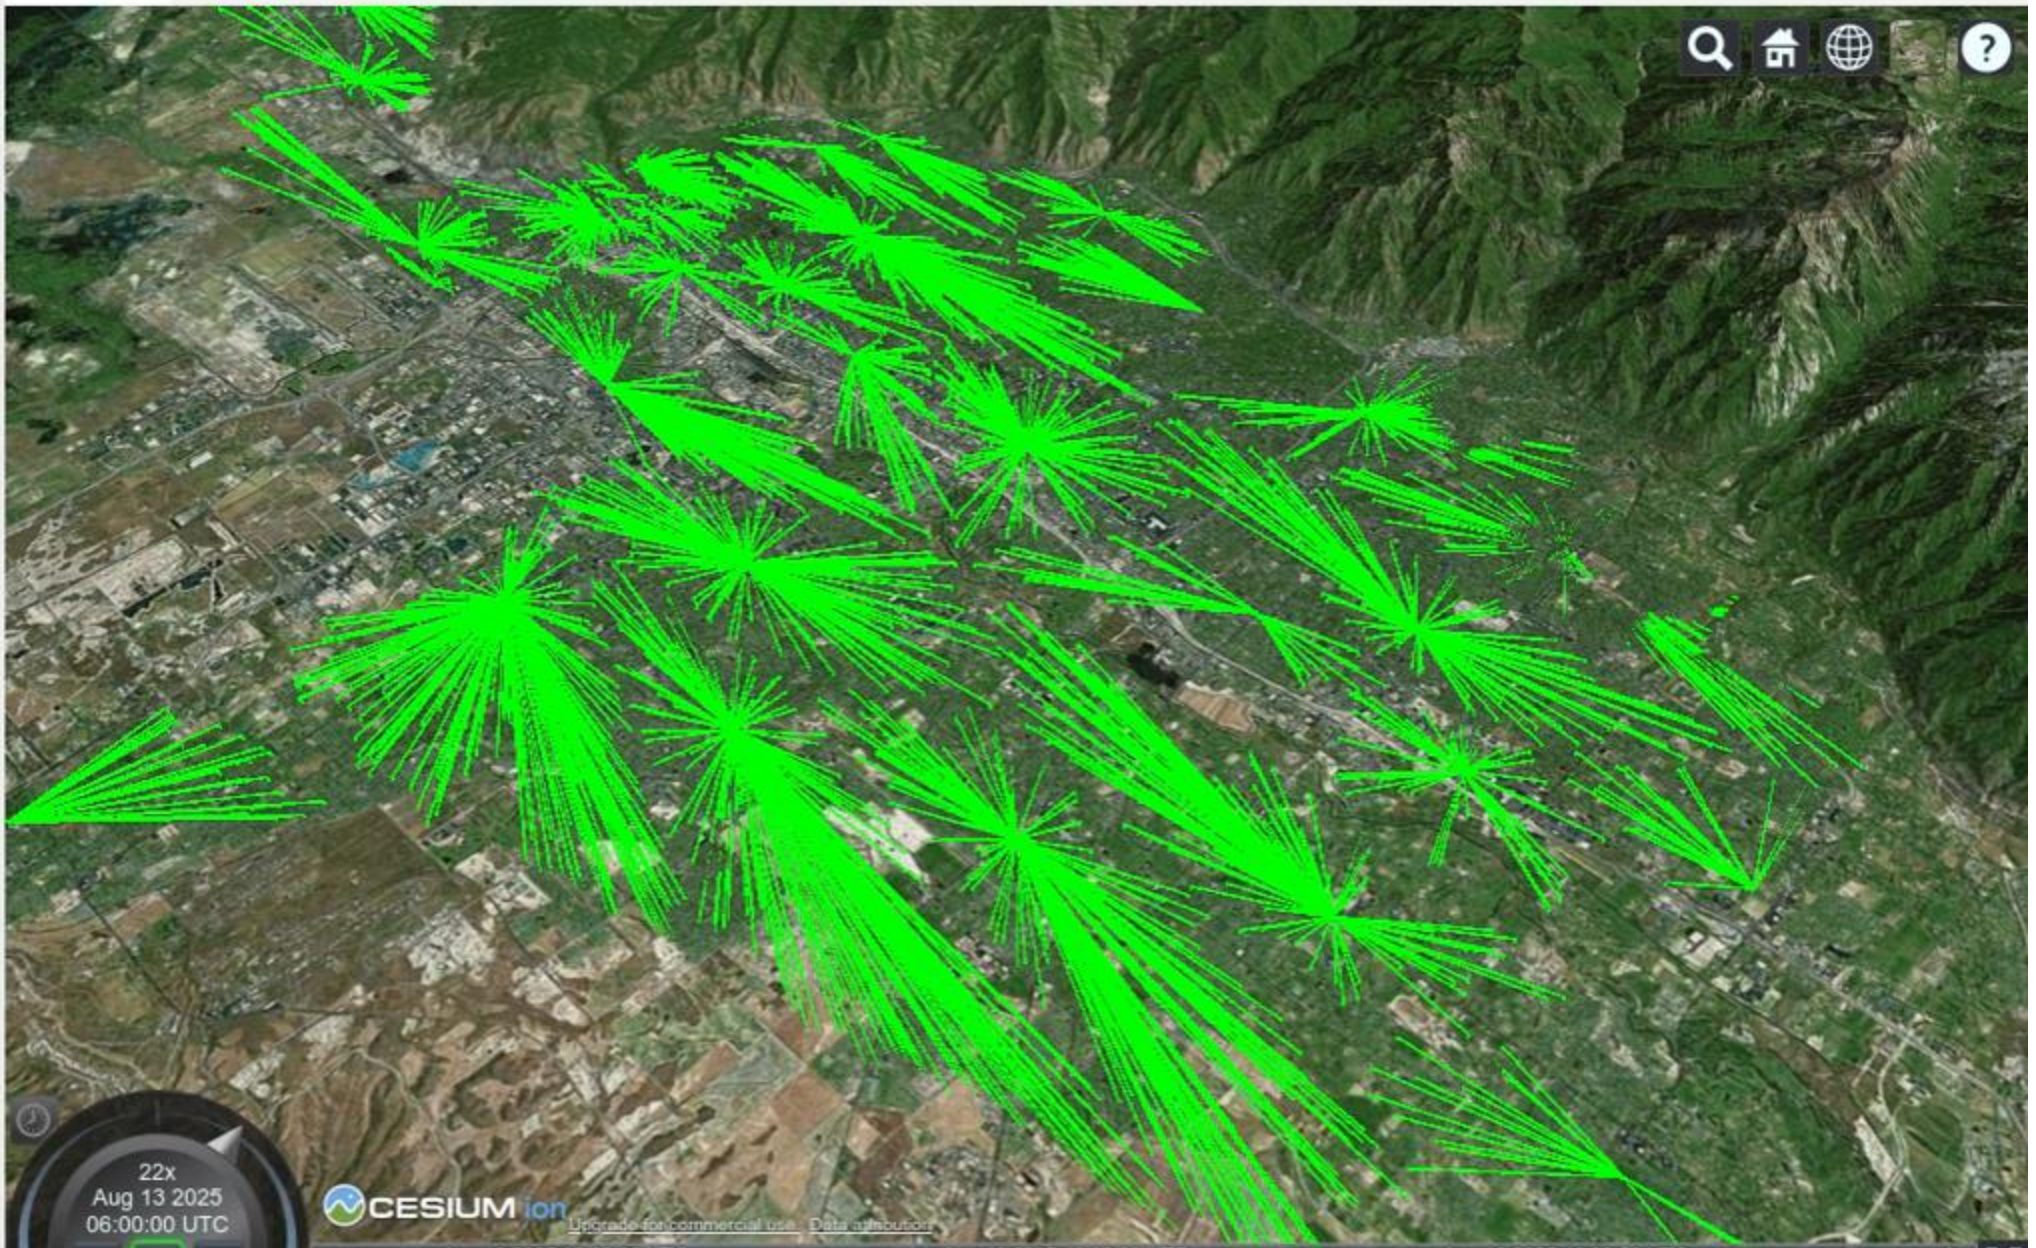

DRONE
COMMANDER

animation x

A circular playback control overlay in the bottom left corner. It features a play button in the center, a pause button on the left, and a stop button on the right. Text inside the circle indicates the playback speed and time: "22x", "Aug 13 2025", and "06:00:00 UTC".

CESIUM ion Upgrade for commercial use. Data attribution

Aug 13 2025 08:00:00 UTC Aug 13 2025 12:00:00 UTC Aug 13 2025 16:00:00 UTC Aug

Lane Simulation

11.1x
Aug 13 2021
06:00:00 UTC

uas68 x

7.4x
Aug 13 2021
06:45:25 UTC

6:00:00 UTC Aug 13 2021 06:30:00 UTC Aug 13 2021 07:00:00 UTC Aug 13 2021 07:30:00 UTC Aug 13 2021 08:00:00 UTC Aug 13 2021 08:30:00 UTC