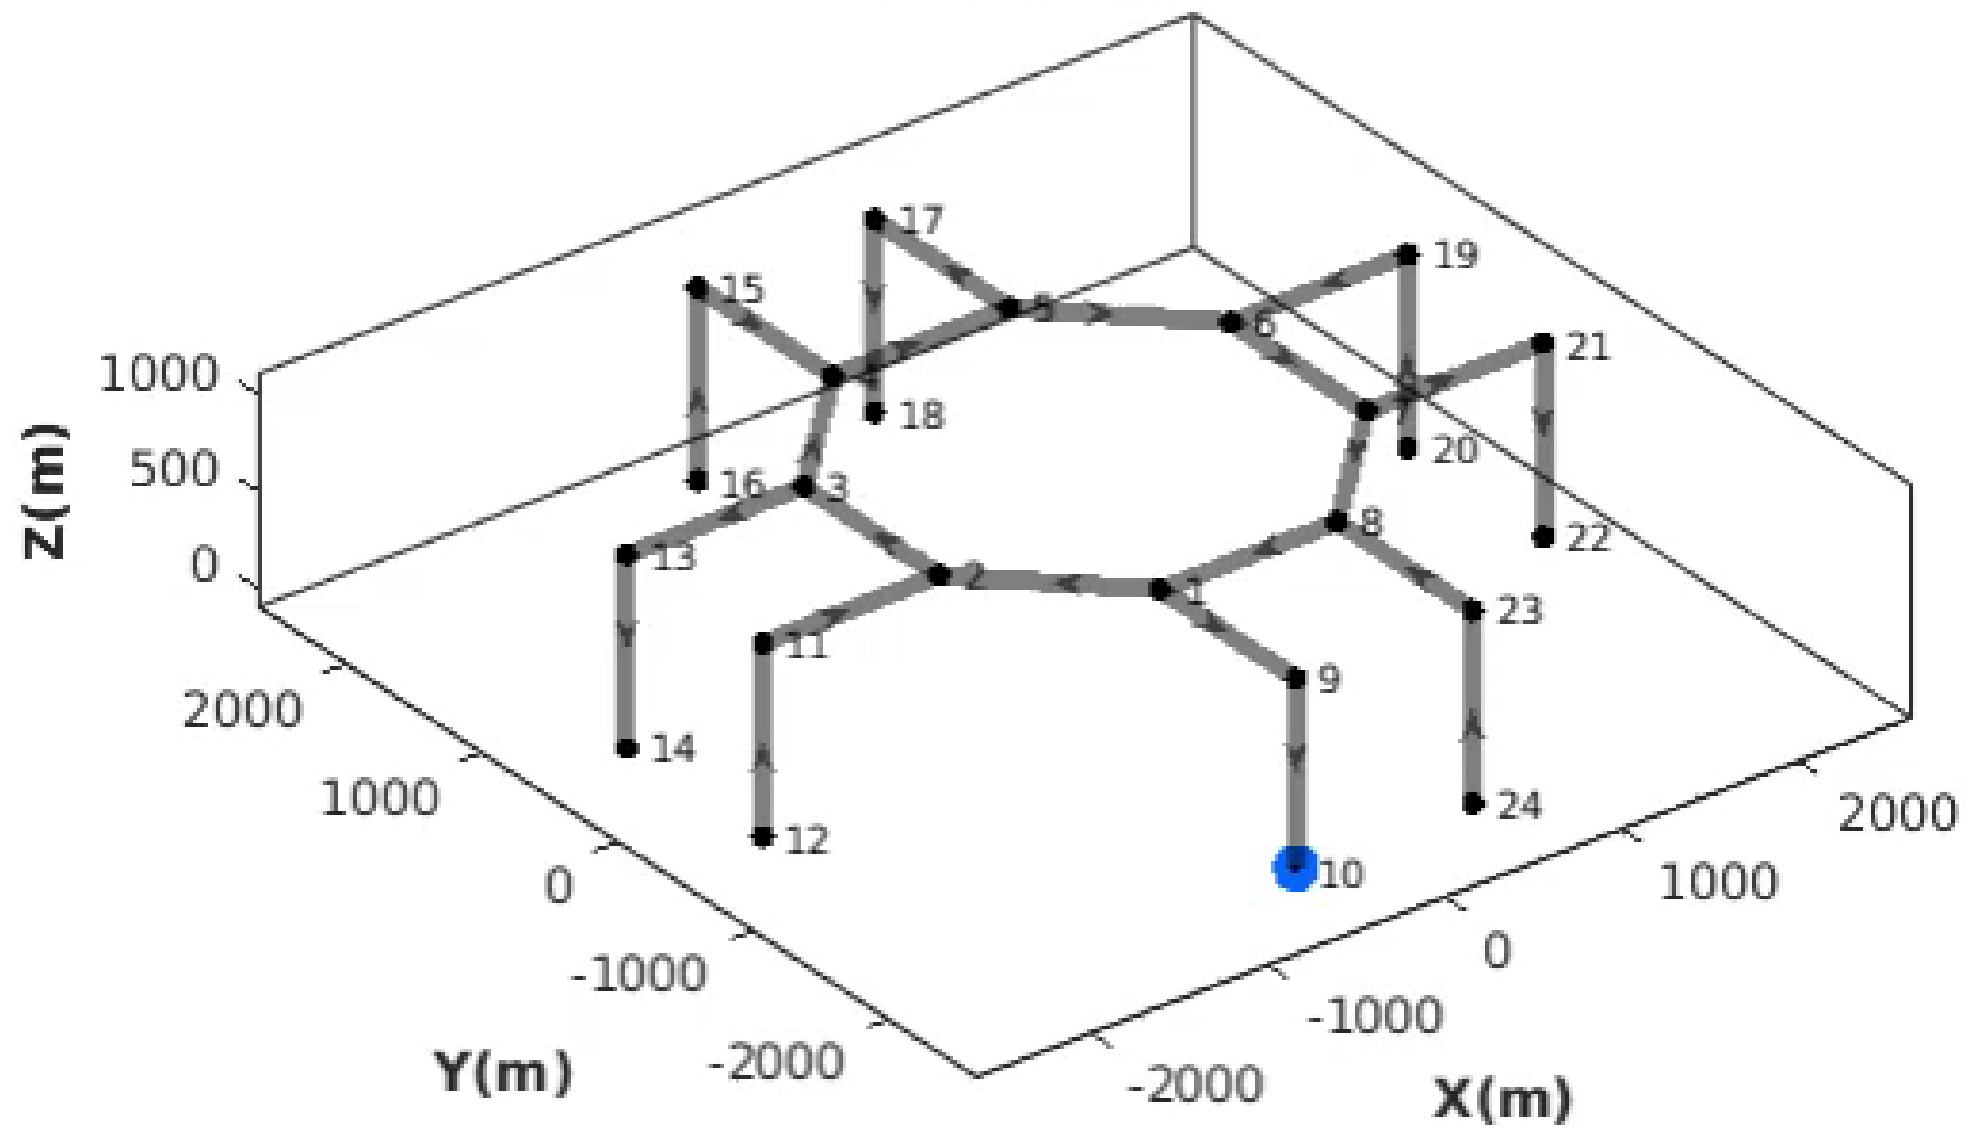

Lane Simulation